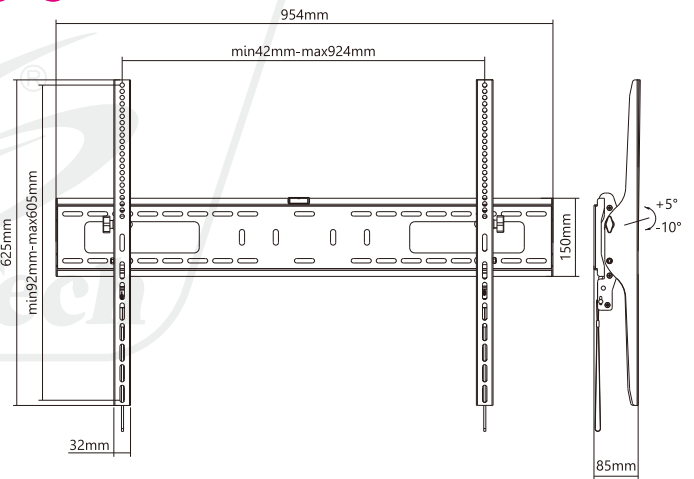

SH 96T

Heavy-Duty Fixed & Tilt TV Wall Mounts

Universal & High Quality

Enhance Your Living Space with Hanging TV to Wall

Screen Size
60" - 100"

VESA Compatible
200x200 300x200 300x300
400x200 400x300 400x400
600x400 600x600 800x600 900x600

Profile to Wall
85mm(3.3")

Weight Capacity
75kg/165lbs

Tilt Range
+5° - -10°

Spring Lock

Bubble Level

Tool-less Tilting
reduces annoying glare and reflections.

Spring Lock Brackets for Quick TV Mounting